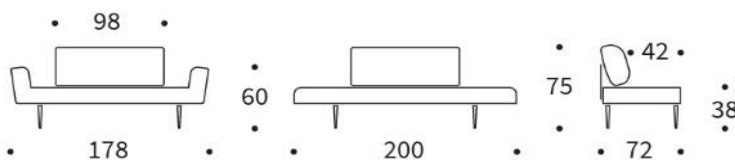

## ZEAL

multifunctional Daybed

Mattress	pocket spring mattress
Back support	metal bracket/foam roll + loose cushions with zipper installation of metal bracket optional
Upholstery	coffered quilting, fabric not detachable
Legs	see variants of legs
Elevation	3-step elevation at both ends

**Sofa**  
mattress size  
appr. 70 x 200 cm

**Dapper cushion**

**Dapper cushion**

**Dapper cushion**

**Dapper cushion**

appr. 45 x 45 cm

appr. 40 x 60 cm

appr. 50 x 80 cm

appr. 60 x 60 cm

**Circle cushion**

**Circle cushion**

appr. Ø 40 cm

appr. Ø 45 cm