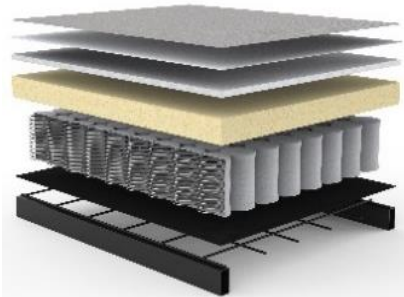

### variants of legs

Leg STYLETO  
dark

Leg BOW  
light

Leg STEM  
light

Leg LASER  
black

Leg STRAW  
Aluminium

**Fabrics in stock**

216-FLASHTEX  
DARK GREY

515-NIST  
BLUE

581-ARGUS  
RUST

565-TWIST  
GRANITE

316-CORDUFINE  
PINE GREEN

539-BOUCLÉ  
BEIGE

The materials used are free of harmful substances.

Seat and back of ZEAL:

**pocket spring mattress**

upholstery fabric  
non woven material  
fiberfill  
foam casing  
pocket spring  
fiberfill  
metal mesh  
rigid metal frame

**Ellipse cushion (2 pc.)**

appr. 13 x 25 x 55 cm

**Roll cushion (2 pc.)**

appr. Ø 25 x 55 cm