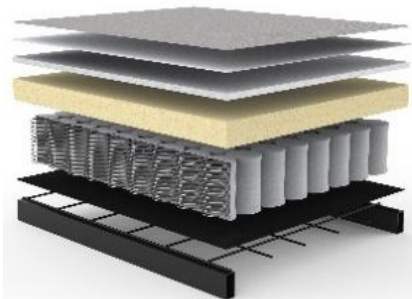

## ZEAL

multifunctional Daybed

Mattress	pocket spring mattress
Back support	metal bracket/foam roll + loose cushion with zipper installation of metal bracket optional
Upholstery	coffered quilting, fabric not detachable
Legs	see variants of legs
Elevation	3-step elevation at both ends

### variants of legs

Leg STYLETTO  
dark

Leg BOW  
light

Leg LASER  
black

Leg STRAW  
Aluminium

**Fabrics in stock**

316 CORDUFINE  
PINE GREEN

412 ESINA  
RUST ORANGE

539 BOUCLÉ  
BEIGE

Throughout the past 50 years the quality of the mattresses has been continually improved to increase comfort and longevity. The materials used are free of harmful substances.

**Seat and back of ZEAL:  
pocket spring mattress**

- upholstery fabric
- non woven material
- fiberfill
- foam casing
- pocket spring
- fiberfill
- metal mesh
- rigid metal frame

**Ellipse cushion (2 pc.)**

appr. 13 x 25 x 55 cm

**Roll cushion (2 pc.)**

appr. Ø 25 x 55 cm