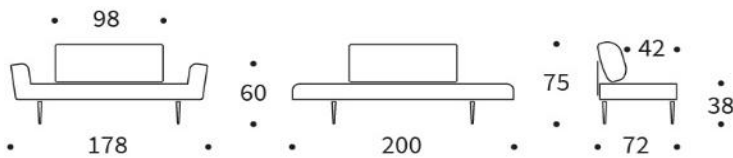

## ZEAL

multifunctional Daybed

Mattress	pocket spring mattress
Back support	metal bracket/foam roll + loose cushion with zipper installation of metal bracket optional
Upholstery	coffered quilting, fabric not detachable
Legs	see variants of legs
Elevation	3-step elevation at both ends

**Sofa**  
mattress size  
appr. 70 x 200 cm

- upholstery fabric
- non woven material
- fiberfill
- foam casing
- pocket spring
- fiberfill
- metal mesh
- rigid metal frame

**Ellipse cushion (2 pc.)**

appr. 13 x 25 x 55 cm

**Roll cushion (2 pc.)**

appr. Ø 25 x 55 cm

**Dapper cushion**

appr. 45 x 45 cm

**Dapper cushion**

appr. 40 x 60 cm

**Dapper cushion**

appr. 50 x 80 cm

**Dapper cushion**

appr. 60 x 60 cm