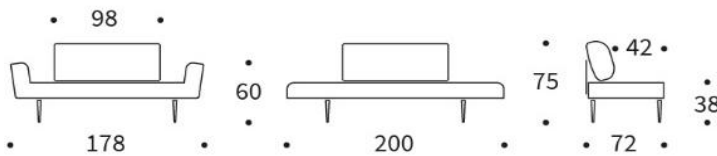

## ZEAL

multifunctional Daybed

Mattress	pocket spring mattress
Back support	metal bracket/foam roll + loose cushion with zipper installation of metal bracket optional
Upholstery	coffered quilting, fabric not detachable
Legs	see variants of legs
Elevation	3-step elevation at both ends

**Sofa**  
mattress size  
appr. 70 x 200 cm

appr. 13 x 25 x 55 cm

**Roll cushion (2 pc.)**

appr. Ø 25 x 55 cm

**Dapper cushion**

appr. 45 x 45 cm

**Dapper cushion**

appr. 40 x 60 cm

**Dapper cushion**

appr. 50 x 80 cm

**Dapper cushion**

appr. 60 x 60 cm