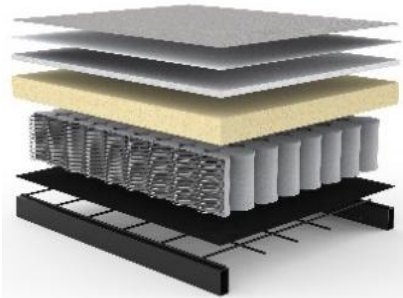

www.innovation-sofas.com  
shop@innovation-sofas.com

**Fabrics in stock**

316 CORDUFINE  
PINE GREEN

412 ESINA  
RUST ORANGE

539 BOUCLÉ  
BEIGE

Throughout the past 50 years the quality of the mattresses has been continually improved to increase comfort and longevity. The materials used are free of harmful substances.

**Seat and back of ZEAL:  
pocket spring mattress**

upholstery fabric  
non woven material  
fiberfill  
foam casing  
pocket spring  
fiberfill  
metal mesh  
rigid metal frame

**Ellipse cushion (2 pc.)**