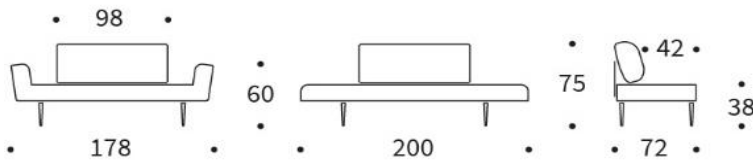

ZEAL

multifunctional Daybed

| | |
|--------------|---|
| Mattress | pocket spring mattress |
| Back support | metal bracket/foam roll + loose cushion with zipper installation of metal bracket optional |
| Upholstery | coffered quilting, fabric not detachable |
| Legs | see variants of legs |
| Elevation | 3-step elevation at both ends |

Sofa
 mattress size
 appr. 70 x 200 cm

variants of legs

Leg **STYLETTO**
dark

Leg **BOW**
light

Leg **LASER**
black

Leg **STRAW**
Aluminium
surcharge € 35

Stoffwahl für das Schnelllieferprogramm

316-CORDUFINE
PINE GREEN

Seat and back of ZEAL:
pocket spring mattress

upholstery fabric
 non woven material
 fiberfill
 foam casing
 pocket spring
 fiberfill
 metal mesh
 rigid metal frame

Ellipse cushion (2 pc.)

appr. 13 x 25 x 55 cm

Roll cushion (2 pc.)

appr. Ø 25 x 55 cm

Dapper cushion
Dapper cushion
Dapper cushion
Dapper cushion

appr. 45 x 45 cm
 appr. 40 x 60 cm
 appr. 50 x 80 cm
 appr. 60 x 60 cm