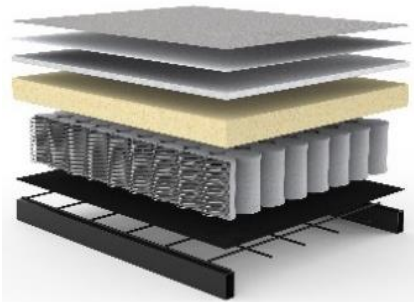

ZEAL

multifunctional Daybed

| | |
|--------------|---|
| Mattress | pocket spring mattress |
| Back support | metal bracket/foam roll + loose cushion with zipper installation of metal bracket optional |
| Upholstery | coffered quilting, fabric not detachable |
| Legs | see variants of legs |
| Elevation | 3-step elevation at both ends |

Sofa
 mattress size
 appr. 70 x 200 cm

variants of legs

Leg **STYLETTO**
dark

Leg **BOW**
light

Leg **LASER**
black

Leg **STRAW**
Aluminium
surcharge € 35

Stoffwahl für das Schnelllieferprogramm

316-CORDUFINE
PINE GREEN

510-ELEGANCE
ORANGE

539-BOUCLÉ
BEIGE

565-TWIST
GRANITE

Throughout the past 50 years the quality of the mattresses has been continually improved to increase comfort and longevity. The materials used are free of harmful substances.

Seat and back of ZEAL:
pocket spring mattress

upholstery fabric
 non woven material
 fiberfill
 foam casing
 pocket spring
 fiberfill
 metal mesh
 rigid metal frame

Ellipse cushion (2 pc.)

appr. 13 x 25 x 55 cm