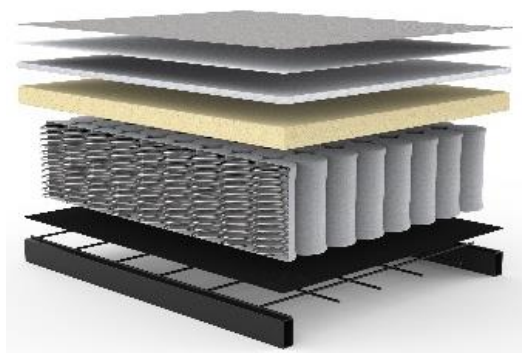

INNOVATION LIVING
 CONCEPT STORES

Dunckerstr. 5 • 10437 Berlin
 +49 (0)30 - 4435 1414

www.innovation-sofas.com
 shop@innovation-sofas.com

YONATA

multifunctional Sofa with sleeping function

mattress	excess- pocket spring
Back cushions	set of two, cover detachable and washable
Upholstery	smooth look, covers detachable
Legs	Aluminium, matt black

YONATA Sofa
 mattress size
 appr. 145 x 200 cm

alternate change cover YONATA
 for mattress and cushions

Fabrics in stock

580- ARGUS
 NAVY BLUE

586- PHOBOS
 LATTE

Throughout the past 50 years the quality of the mattresses has been continually improved to increase comfort and longevity. The materials used are free of harmful substances.

Seat and back of YONATA:
excess-pocket spring mattress

upholstery fabric
non woven material
fiberfill
foam casing
high pocket spring
non woven material
metal mesh
rigid metal frame

Extras for even more comfort:

The **INNO Topper** for YONATA appr. 150 x 200 x 5 cm
Mattress made of 5 cm PU-Foam
Cover made of 100 % breathable polyester fabric, removable and washable at 60° celsius

Use provided fabric to roll up, velcro closure and handle for easy storage and handling