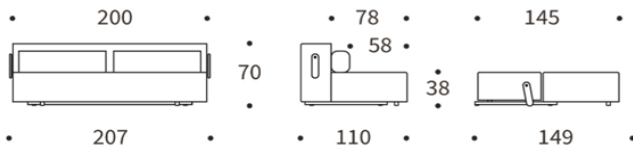

INNOVATION LIVING
 CONCEPT STORES

Dunckerstr. 5 • 10437 Berlin
 +49 (0)30 - 4435 1414

www.innovation-sofas.com
 shop@innovation-sofas.com

YONATA

multifunctional Sofa with sleeping function

mattress	excess- pocket spring
Back cushions	set of two, cover detachable and washable
Upholstery	smooth look, covers detachable
Legs	Aluminium, matt black

YONATA Sofa
 mattress size
 appr. 145 x 200 cm

alternate change cover YONATA
 for mattress and cushions

Fabrics in stock

580- ARGUS
 NAVY BLUE

586- PHOBOS
 LATTE

Throughout the past 50 years the quality of the mattresses has been continually improved to increase comfort and longevity. The materials used are free of harmful substances.

The **INNO Topper** for YONATA appr. 150 x 200 x 5 cm
Mattress made of 5 cm PU-Foam
Cover made of 100 % breathable polyester fabric, removable and washable at 60° celsius

Use provided fabric to roll up, velcro closure and handle for easy storage and handling