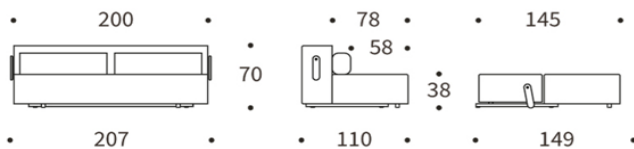

**YONATA Sofa**  
 mattress size  
 appr. 145 x 200 cm

**alternate change cover YONATA**  
 for mattress and cushions