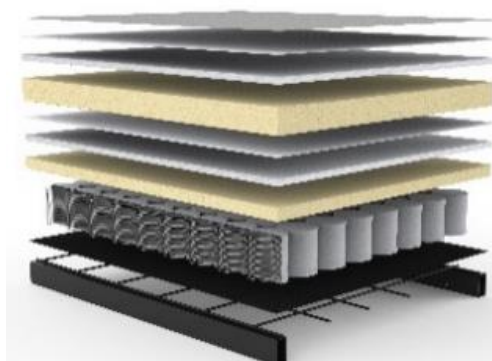

DAYBEDS

Multipurpose & multifunctional

WALIS

multifunctional sofa bed with large storage box

Mattress	Dual Spring mattress
Size	appr. 80 x 200 cm
Upholstery	smooth look, cover not detachable
Back cushions	loose cushions with zipper
Frame	steel, black matt
Storage	large bedding box included easy opening

For fabrics in stock: delivery time appr. 4-5 weeks

565-TWIST
GRANITE

525-MIXED-DANCE
LIGHT-BLUE

Cross-section of mattress for WALIS:

seat & back
Dual pocket spring

upholstery fabric
non woven material
fiberfill
foam casing
non woven material
fiberfill
foam casing
12 cm pocket spring
non woven material
metal mesh
rigid metal frame

	fabrics in stock	all other fabrics
Sofa	1.090 €	1.240 €
mattress size appr. 80 x 200 cm		

Delivery time for WALIS in all other fabrics
(special order): appr. 7-8 weeks