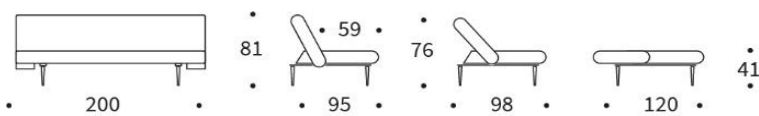

## UNFURL

Sofa with sleeping function

Backrest	3-step elevation: sitting, relaxing, sleeping
Mattress	pocket spring
Frame	steel, black matt
Legs	Stiletto, dark wood
Upholstery	smooth look, cover not detachable

**Schlafsofa UNFURL**  
 mattress size  
 appr. 120 x 200 cm

The **INNO Topper** for UNFURL appr. 120 x 200 x 5 cm  
Mattress made of 5 cm PU-Foam  
Cover made of 100 % breathable polyester fabric,  
removable and washable at 60° celsius

Use provided fabric to roll up, velcro closure  
and handle for easy storage and handling

**Dapper cushion**

**Dapper cushion**

appr. 45 x 45 cm

appr. 40 x 60 cm

appr. 50 x 80 cm

appr. 60 x 60 cm

**Circle cushion**

**Circle cushion**