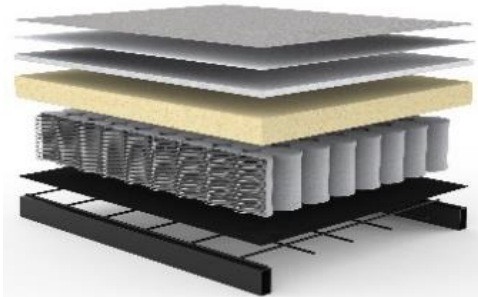

### Fabrics in stock

217-FLASHTEX  
 LIGHT-GREY

529-BOUCLÉ  
 CHARCOAL

536-BOUCLÉ  
 OCHRE

Throughout the past 50 years the quality of the mattresses has been continually improved to increase comfort and longevity. The materials used are free of harmful substances.

Seat and back of UNFURL:  
**pocket spring mattress**

upholstery fabric  
non woven material  
fiberfill  
foam casing  
pocket spring  
fiberfill  
metal mesh  
rigid metal frame

**Extras for even more comfort:**

The **INNO Topper** for UNFURL appr. 120 x 200 x 5 cm  
Mattress made of 5 cm PU-Foam  
Cover made of 100 % breathable polyester fabric,  
removable and washable at 60° celsius

Use provided fabric to roll up, velcro closure  
and handle for easy storage and handling