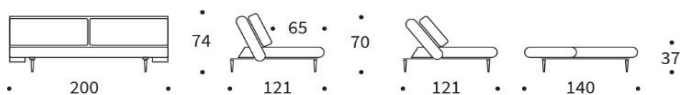

UNFURL LOUNGER

Sofa with sleeping function

Backrest	3-step elevation: sitting, relaxing, sleeping
Mattress	pocket spring mattress
Back cushions	loose cushions with zipper
Upholstery	smooth look, cover not detachable
Frame	steel, black matt
Legs	Styletto, dark wood

Schlafsofa UNFURL LOUNGER

mattress size
 appr. 140 x 200 cm

Fabrics in stock

518-ELEGANCE
 GREEN

594-CORDUROY
 IVORY

Throughout the past 50 years the quality of the mattresses has been continually improved to increase comfort and longevity. The materials used are free of harmful substances.