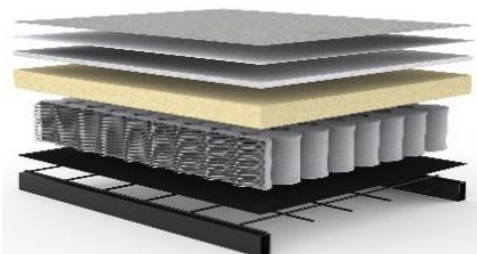

Schlafsofa UNFURL LOUNGER

mattress size
 appr. 140 x 200 cm

Fabrics in stock

518-ELEGANCE
 GREEN

594-CORDUROY
 IVORY

Throughout the past 50 years the quality of the mattresses has been continually improved to increase comfort and longevity. The materials used are free of harmful substances.

Seat and back of UNFURL LOUNGER:

pocket spring mattress

upholstery fabric
non woven material
fiberfill
foam casing
pocket spring
fiberfill
metal mesh
rigid metal frame

The **INNO Topper** for UNFURL appr. 140 x 200 x 5 cm

Mattress made of 5 cm PU-Foam

Cover made of 100 % breathable polyester fabric, removable and washable at 60° celsius

Use provided fabric to roll up, velcro closure and handle for easy storage and handling