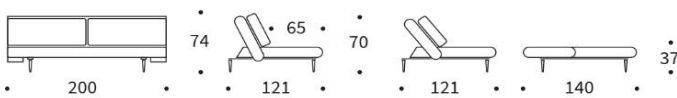

INNOVATION LIVING
 CONCEPT STORES

Dunckerstr. 5 • 10437 Berlin
 +49 (0)30 - 4435 1414

www.innovation-sofas.com
 shop@innovation-sofas.com

UNFURL LOUNGER

Sofa with sleeping function

Backrest	3-step elevation: sitting, relaxing, sleeping
Mattress	pocket spring mattress
Back cushions	loose cushions with zipper
Upholstery	smooth look, cover not detachable
Frame	steel, black matt
Legs	Styletto, dark wood

Schlafsofa UNFURL LOUNGER
 mattress size
 appr. 140 x 200 cm

Fabrics in stock

518 ELEGANCE
 GREEN

594 CORDUROY
 IVORY