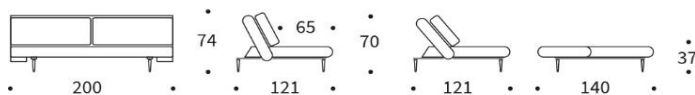

UNFURL LOUNGER

Sofa with sleeping function

Backrest	3-step elevation: sitting, relaxing, sleeping
Mattress	pocket spring mattress
Back cushions	loose cushions with zipper
Upholstery	smooth look, cover not detachable
Frame	steel, black matt
Legs	Styiletto, dark wood

Schlafsofa UNFURL LOUNGER

mattress size
 appr. 140 x 200 cm

Fabrics in stock

518-ELEGANCE
 GREEN

594- CORDUROY
 IVORY