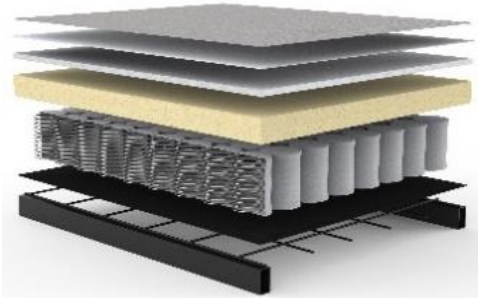

### Headrest FLIP

adjustable in height & angle

### Fabrics in stock

521-MIXED-DANCE  
 GREY

539-BOUCLÉ  
 BEIGE

Throughout the past 50 years the quality of the mattresses has been continually improved to increase comfort and longevity. The materials used are free of harmful substances.

Seat and back of TRYM:  
**pocket spring mattress**

upholstery fabric  
non woven material  
fiberfill  
foam casing  
pocket spring  
fiberfill  
metal mesh  
rigid metal frame

**Extras for even more comfort:**

The **INNO Topper** for TRYM appr. 140 x 200 x 5 cm  
Mattress made of 5 cm PU-Foam  
Cover made of 100 % breathable polyester fabric,  
removable and washable at 60° celsius

Use provided fabric to roll up, velcro closure  
and handle for easy storage and handling