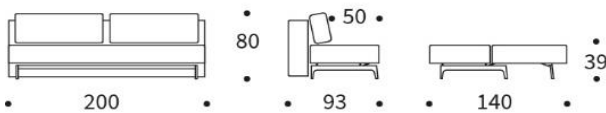

### TRYM Sofa

mattress size  
 appr. 140 x 200 cm

**alternate change cover for TRYM**  
 for mattress and cushions

**Technical requirements available upon request**

**Circle cushion**                                appr. Ø 40 cm  
**Circle cushion**                                appr. Ø 45 cm