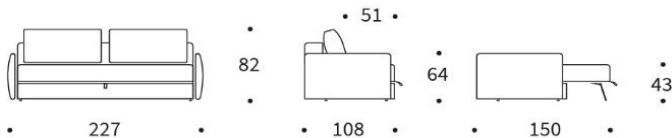

**TRIFI Sofa**  
mattress size  
appr. 150 x 200 cm

**Headrest FLIP**  
adjustable in height & angle

**ottoman CORNILA**  
75 x 75 cm  
with storage box

**Extras for even more comfort:**

The **INNO Topper** for TRIPI appr. 150 x 200 x 5 cm  
 Mattress made of 5 cm PU-Foam  
 Cover made of 100 % breathable polyester fabric,  
 removable and washable at 60° celsius

appr. Ø 25 x 55 cm

**Dapper cushion**

appr. 45 x 45 cm

**Dapper cushion**

appr. 40 x 60 cm

**Dapper cushion**

appr. 50 x 80 cm

**Dapper cushion**

appr. 60 x 60 cm

**Circle cushion**

appr. Ø 40 cm

**Circle cushion**

appr. Ø 45 cm