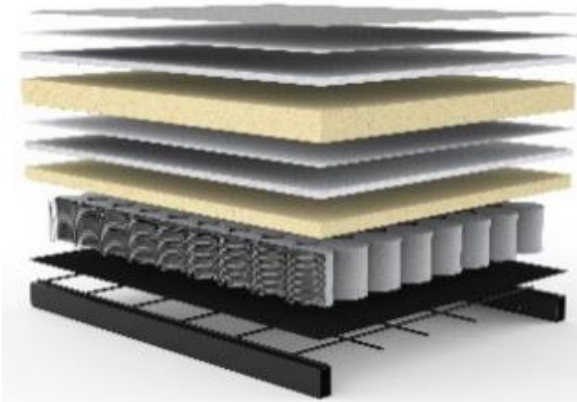

### Fabrics in stock

565-TWIST  
GRANITE

318-CORDUFINE  
BEIGE

535-BOUCLÉ  
FOREST GREEN

282-AVELLA  
WARM GREY

Throughout the past 50 years the quality of the mattresses has been continually improved to increase comfort and longevity. The materials used are free of harmful substances.

Seat and back of TRIPI:

**Dual pocket spring mattress**

- upholstery fabric
- non woven material
- fiberfill
- foam casing
- non woven material
- fiberfill
- foam casing
- pocket spring
- non woven material
- metal mesh
- rigid metal frame