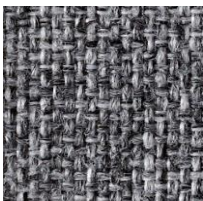

### Fabrics in stock

565-TWIST  
GRANITE

318-CORDUFLINE  
BEIGE

535-BOUCLÉ  
FOREST GREEN

Throughout the past 50 years the quality of the mattresses has been continually improved to increase comfort and longevity. The materials used are free of harmful substances.