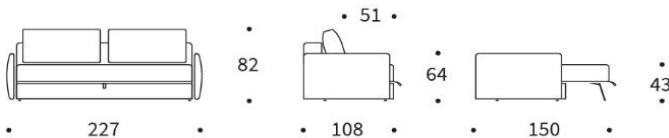

**TRIFI Sofa**  
mattress size  
appr. 150 x 200 cm

**Headrest FLIP**  
adjustable in height & angle

**ottoman CORNILA**  
75 x 75 cm  
with storage box

**Extras for even more comfort:**

The **INNO Topper** for TRIPI appr. 150 x 200 x 5 cm  
 Mattress made of 5 cm PU-Foam  
 Cover made of 100 % breathable polyester fabric,  
 removable and washable at 60° celsius

appr. Ø 25 x 55 cm

**Dapper cushion**

appr. 45 x 45 cm

**Dapper cushion**

appr. 40 x 60 cm

**Dapper cushion**

appr. 50 x 80 cm

**Dapper cushion**

appr. 60 x 60 cm

**Circle cushion**

appr. Ø 40 cm

**Circle cushion**

appr. Ø 45 cm