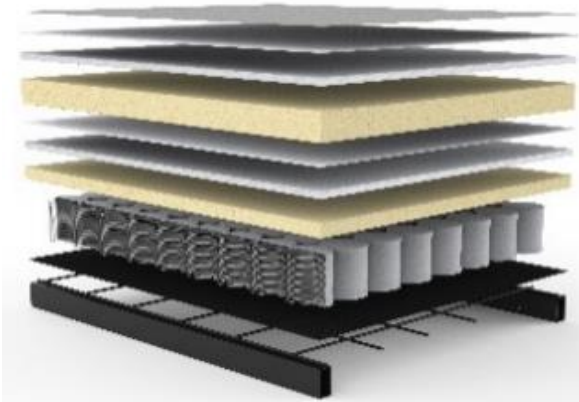

### Fabrics in stock

565-TWIST  
GRANITE

318-CORDUFLINE  
BEIGE

535-BOUCLÉ  
FOREST GREEN

Throughout the past 50 years the quality of the mattresses has been continually improved to increase comfort and longevity. The materials used are free of harmful substances.

Seat and back of TRIPI:

**Dual pocket spring mattress**

- upholstery fabric
- non woven material
- fiberfill
- foam casing
- non woven material
- fiberfill
- foam casing
- pocket spring
- non woven material
- metal mesh
- rigid metal frame