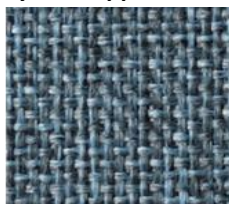

525-MIXED-DANCE
LIGHT-BLUE

Delivery time for TRIPi + CORNILA in all other fabrics (special order): appr. 7-8 weeks