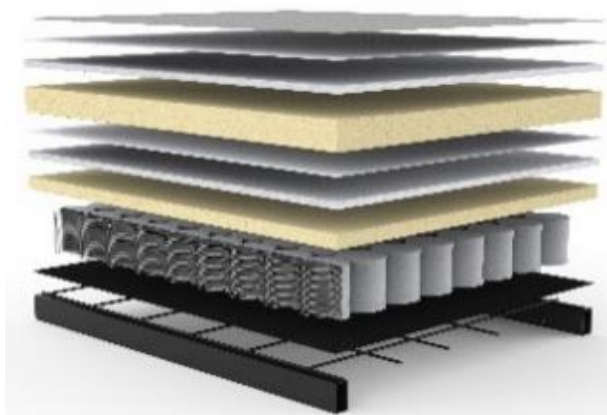

For fabrics in stock: delivery time appr. 4-5 weeks

565-TWIST  
GRANITE

525-MIXED-DANCE  
LIGHT-BLUE

Delivery time for TRIPi + CORNILA in all other fabrics (special order): appr. 7-8 weeks

Throughout the past 40 years the quality of the mattresses has been continually improved to increase comfort and longevity.

## Cross-section of mattress for TRIPI + CORNILA

seat & back

Dual pocket spring

upholstery fabric  
non woven material  
fiberfill  
foam casing  
non woven material  
fiberfill  
foam casing  
12 cm pocket spring  
non woven material  
metal mesh  
rigid metal frame

## • Top-Mattress for even more comfort

Mattress made of PU-Foam.

Cover made of 100 % breathable polyester fabric  
removable and washable at 60° celsius

Use provided fabric to roll up, velcro closure  
and handle for easy storage and handling