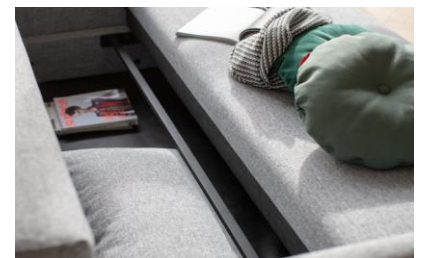

## TRIPi

multifunctional sofa bed with large storage box

Mattress	Dual Spring mattress
Size	appr. 150 x 200 cm
Upholstery	smooth look, cover not detachable
Back cushions	loose cushions with zipper
Frame	steel, black matt
Storage	large bedding box included easy opening