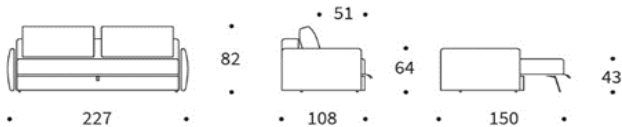

## TRIPi

multifunctional sofa bed with large storage box

Mattress	Dual Spring mattress
Size	appr. 150 x 200 cm
Upholstery	smooth look, cover not detachable
Back cushions	loose cushions with zipper
Frame	steel, black matt
Storage	large bedding box included easy opening