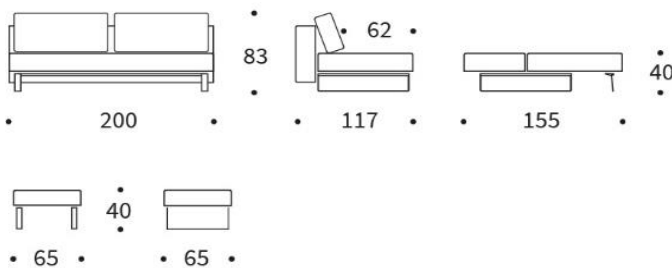

**SUPREMAX Sofa**  
 mattress size  
 appr. 155 x 200 cm

**ottoman**  
 mattress size  
 appr. 155 x 200 cm

**Headrest FLIP**  
 adjustable in height & angle