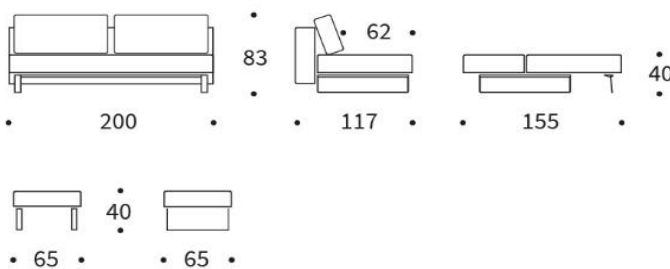

**SUPREMAX Sofa**  
 mattress size  
 appr. 155 x 200 cm

**ottoman**  
 mattress size  
 appr. 155 x 200 cm

**Headrest FLIP**  
 adjustable in height & angle