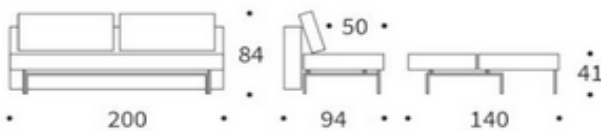

INNOVATION LIVING
CONCEPT STORES

Dunckerstr. 5 • 10437 Berlin
+49 (0)30 - 4435 1414

www.innovation-sofas.com
shop@innovation-sofas.com

SLY

Sofa with sleeping function

Mattress	pocket spring
Storage	beddingbox included
Upholstery	smooth look, cover not detachable
Back cushions	loose cushions with zipper
Legs	mat black steel

SLY Sofa
mattress size appr. 140 x 200 cm

Headrest FLIP
adjustable in height & angle

Fabrics in stock

359 TAURA
CAPPUCCINO

527 MIXED DANCE
NATURAL

528 MIXED-DANCE
BLUE

563 TWIST
CHARCOAL