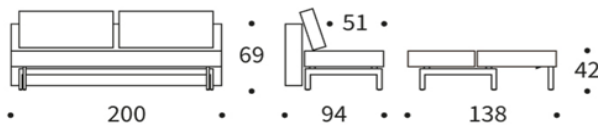

INNOVATION LIVING
 CONCEPT STORES

Dunckerstr. 5 • 10437 Berlin
 +49 (0)30 - 4435 1414

www.innovation-sofas.com
 shop@innovation-sofas.com

SLY WOOD

Sofa with sleeping function

Mattress	pocket spring
Storage	beddingbox included
Upholstery	smooth look, raised hem at side, cover not detachable
Back cushions	loose cushions with zipper
Legs	light solid oak

SLY Sofa
 Liegefläche ca. . 140 x 200 cm

Headrest FLIP
 adjustable in height & angle

Fabrics in stock

527-MIXED DANCE
 NATURAL

528-MIXED-DANCE
 BLUE

563-TWIST
 CHARCOAL