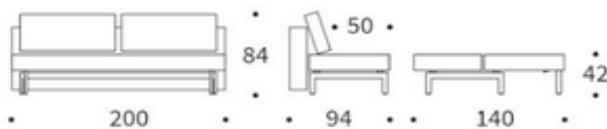

INNOVATION LIVING
 CONCEPT STORES

Dunckerstr. 5 • 10437 Berlin
 +49 (0)30 - 4435 1414

www.innovation-sofas.com
 shop@innovation-sofas.com

SLY WOOD

Sofa with sleeping function

Mattress	pocket spring
Storage	beddingbox included
Upholstery	smooth look, raised hem at side, cover not detachable
Back cushions	loose cushions with zipper
Legs	light solid oak

SLY Sofa
 mattress size appr. 140 x 200 cm

Headrest FLIP
 adjustable in height & angle

Fabrics in stock

359 TAURA
 CAPPUCINO

527 MIXED DANCE
 NATURAL

528 MIXED-DANCE
 BLUE

563 TWIST
 CHARCOAL