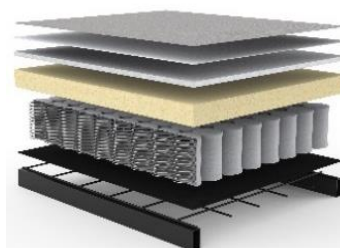

## SIGGA X

Multifunctional sofa with sleeping function  
 Mattress length appr. 190 cm

**Fabric 300**

Mattress	pocket spring
Upholstery	coffered quilting, fabric not detachable
Legs	round metal, matt black
Storage	bedding box included
Back cushions	loose cushions with zipper
Storage	bedding box included
Details	decorative stitching in accented color

**SIGGA Sofa**  
 mattress size appr. 137 x 190 cm

**Headrest FLIP**  
 adjustable in height & angle

Seat and back of SIGGA:  
**pocket spring mattress**

**Only available in:**

300-WEDA

302-WEDA

upholstery fabric  
 non woven material  
 fiberfill  
 foam casing  
 pocket spring  
 fiberfill  
 metal mesh  
 rigid metal frame