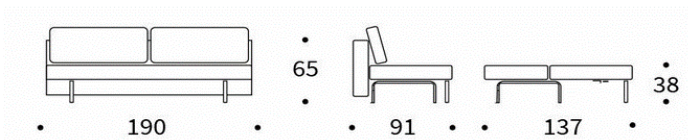

## SIGGA X

Multifunctional sofa with sleeping function  
 Mattress length appr. 190 cm

**Fabric 300**

Mattress	pocket spring
Upholstery	coffered quilting, fabric not detachable
Legs	round metal, matt black
Storage	bedding box included
Back cushions	loose cushions with zipper
Storage	bedding box included
Details	decorative stitching in accented color

**SIGGA Sofa**  
 mattress size appr. 137 x 190 cm

**Headrest FLIP**  
 adjustable in height & angle

Seat and back of SIGGA:  
**pocket spring mattress**

**Only available in:**

300-WEDA

302-WEDA

upholstery fabric  
 non woven material  
 fiberfill  
 foam casing  
 pocket spring  
 fiberfill  
 metal mesh  
 rigid metal frame