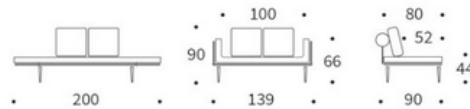

INNOVATION LIVING  
CONCEPT STORES

Dunckerstr. 5 • 10437 Berlin  
+49 (0)30 - 4435 1414

www.innovation-sofas.com  
shop@innovation-sofas.com

with bindings

Cover detachable

without back cushions

**ROLLO**

Daybed with one-piece mattress  
Mattress size ca. 80 x 200 cm

• CHOOSE YOUR MATTRESS

**CLASSIC NORDIC - Seating height appr. 39 cm**

- CLASSIC mattress with bindings
- CLASSIC mattress without bindings

Cover not detachable  
Cover detachable

**TASCHENFEDERKERN NORDIC - Seating height appr. 41 cm**