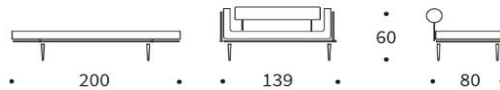

ROLLO

Daybed with one-piece mattress
Mattress size ca. 80 x 200 cm

• MATERIALS & FUNCTION

Fabric **any fabric, appr. 4-5 weeks delivery time**
 Bindings black thread
 white thread for fabrics 300, 531, 594
 Legs see choices below

Frame steel, black matt, beech-wood slats
 side panels 5-step: up to 90°
 Frame cover included

• CHOOSE YOUR MATTRESS

CLASSIC NORDIC - Seating height appr. 39 cm

- CLASSIC mattress with bindings
- CLASSIC mattress without bindings

Cover not detachable
Cover detachable

TASCHENFEDERKERN NORDIC - Seating height appr. 41 cm

- SPRING mattress with bindings
- SPRING mattress without bindings

Cover not detachable
Cover detachable

ADD EXTRA BACK CUSHIONS to your order: