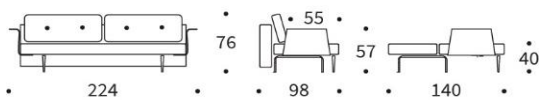

INNOVATION LIVING
 CONCEPT STORES

Dunckerstr. 5 • 10437 Berlin
 +49 (0)30 - 4435 1414

www.innovation-sofas.com
 shop@innovation-sofas.com

RECAST STYLETTO DARK

Modular sofa with sleeping function

Mattress	pocket spring
Armrests	wooden armrests, optional
Upholstery	smooth look with buttons, cover not detachable
Legs	Styletto dark wooden legs
Storage	bedding box included
Back cushions	loose cushions with zipper

RECAST sofa *without* armrests
 mattress size appr. 140 x 200 cm

RECAST sofa *with* armrests
 mattress size appr. 140 x 200 cm

RECAST ottoman

Headrest FLIP
 adjustable in height & angle

Fabrics in stock

515-NIST
 BLUE