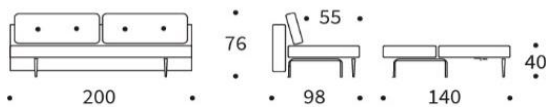

INNOVATION LIVING
 CONCEPT STORES

Dunckerstr. 5 • 10437 Berlin
 +49 (0)30 - 4435 1414

www.innovation-sofas.com
 shop@innovation-sofas.com

RECAST STYLETTO DARK

Modular sofa with sleeping function

Mattress	pocket spring
Armrests	wooden armrests, optional
Upholstery	smooth look with buttons, cover not detachable
Legs	Styletto dark wooden legs
Storage	bedding box included
Back cushions	loose cushions with zipper

RECAST sofa *without* armrests
 mattress size appr. 140 x 200 cm

RECAST sofa *with* armrests
 mattress size appr. 140 x 200 cm

RECAST ottoman

Headrest FLIP
 adjustable in height & angle

Fabrics in stock

515-NIST
 BLUE