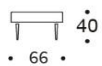

RECAST sofa *without* armrests
 mattress size appr. 140 x 200 cm

RECAST sofa *with* armrests
 mattress size appr. 140 x 200 cm

RECAST ottoman

Headrest FLIP
 adjustable in height & angle

Fabrics in stock

515-NIST
 BLUE