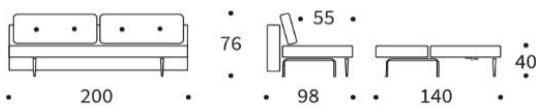

INNOVATION LIVING
CONCEPT STORES

Dunckerstr. 5 ° 10437 Berlin
+49 (0)30 - 4435 1414

www.innovation-sofas.com
shop@innovation-sofas.com

RECAST STYLETTO LIGHT

Modular sofa with sleeping function

Mattress	pocket spring
Back cushions	loose cushions with zipper
Upholstery	smooth look with buttons, cover not detachable
Legs	Styletto dark wooden legs
Storage	bedding box included

Recast sofa *without* armrests
mattress size appr. 140 x 200 cm

RECAST ottoman

Headrest FLIP
adjustable in height & angle

Fabrics in stock

590-MICRO CHECK
GREY

STYLETTO
LIGHT WOOD