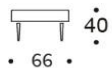

Recast sofa *without* armrests
mattress size appr. 140 x 200 cm

RECAST ottoman

Headrest FLIP
adjustable in height & angle

Fabrics in stock

590-MICRO CHECK
GREY

STYLETTO
LIGHT WOOD