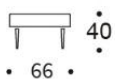

RECAST sofa *without* armrests
 mattress size appr. 140 x 200 cm

RECAST sofa *with* armrests
 mattress size appr. 140 x 200 cm

RECAST ottoman

Headrest FLIP
 adjustable in height & angle

Fabrics in stock

536 BOUCLÉ
 OCHRE