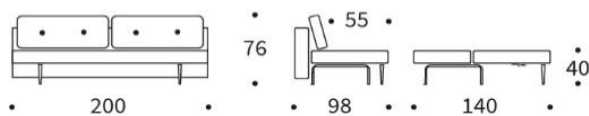

INNOVATION LIVING
 CONCEPT STORES

Dunckerstr. 5 • 10437 Berlin
 +49 (0)30 - 4435 1414

www.innovation-sofas.com
 shop@innovation-sofas.com

RECAST - STYLETTO DUNKEL

Modular sofa with sleeping function

Mattress	pocket spring
Armrests	wooden armrests, optional
Upholstery	smooth look with buttons, cover not detachable
Legs	Styletto dark wooden legs
Storage	bedding box included
Back cushions	loose cushions with zipper

RECAST sofa *without* armrests
 mattress size appr. 140 x 200 cm

RECAST sofa *with* armrests
 mattress size appr. 140 x 200 cm

RECAST ottoman

Headrest FLIP
 adjustable in height & angle

Fabrics in stock

536 BOUCLÉ
 OCHRE