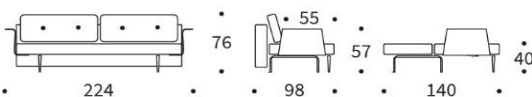

INNOVATION LIVING
 CONCEPT STORES

Dunckerstr. 5 • 10437 Berlin
 +49 (0)30 - 4435 1414

www.innovation-sofas.com
 shop@innovation-sofas.com

RECAST - STYLETTO DUNKEL

Modular sofa with sleeping function

Mattress	pocket spring
Armrests	wooden armrests, optional
Upholstery	smooth look with buttons, cover not detachable
Legs	Styletto dark wooden legs
Storage	bedding box included
Back cushions	loose cushions with zipper

RECAST sofa *without* armrests
 mattress size appr. 140 x 200 cm

RECAST sofa *with* armrests
 mattress size appr. 140 x 200 cm

RECAST ottoman

Headrest FLIP
 adjustable in height & angle

Fabrics in stock

536 BOUCLÉ
 OCHRE