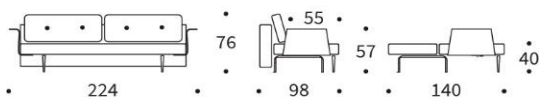

## RECAST STYLETTO DARK

Modular sofa with sleeping function

Mattress	pocket spring
Armrests	wooden armrests, optional
Upholstery	smooth look with buttons, cover not detachable
Legs	Styletto dark wooden legs
Storage	bedding box included
Back cushions	loose cushions with zipper

**RECAST sofa *without* armrests**  
 mattress size appr. 140 x 200 cm

**RECAST sofa *with* armrests**  
 mattress size appr. 140 x 200 cm

**RECAST ottoman**

**Headrest FLIP**  
 adjustable in height & angle