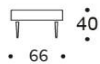

**RECAST sofa *without* armrests**  
 mattress size appr. 140 x 200 cm

**RECAST sofa *with* armrests**  
 mattress size appr. 140 x 200 cm

**RECAST ottoman**

**Headrest FLIP**  
 adjustable in height & angle