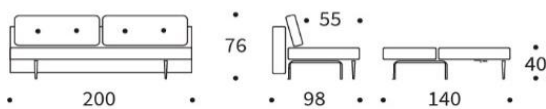

## RECAST STYLETTO DARK

Modular sofa with sleeping function

Mattress	pocket spring
Armrests	wooden armrests, optional
Upholstery	smooth look with buttons, cover not detachable
Legs	Styletto dark wooden legs
Storage	bedding box included
Back cushions	loose cushions with zipper

**RECAST sofa *without* armrests**  
 mattress size appr. 140 x 200 cm

**RECAST sofa *with* armrests**  
 mattress size appr. 140 x 200 cm

**RECAST ottoman**

**Headrest FLIP**  
 adjustable in height & angle