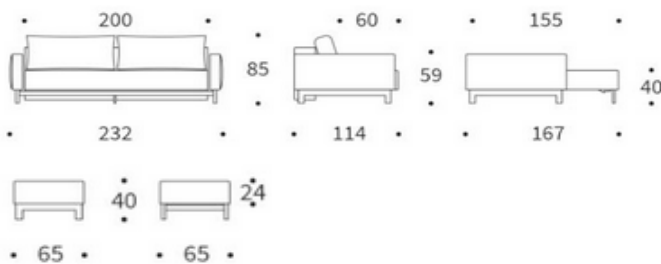

INNOVATION LIVING
 CONCEPT STORES

Dunckerstr. 5 ° 10437 Berlin
 +49 (0)30 - 4435 1414

www.innovation-sofas.com
 shop@innovation-sofas.com

PYXIS

Sofa with sleeping function

Mattress cover	excess-pocket spring coffered quilting, fabric not detachable
Armrest	upholstered
back cushions	Feather fiberfill mix
Legs	oaksolid oak, bright

PYXIS Sofa
 mattress size
 appr. 155 x 200 cm

ottoman
 size
 appr. 66 x 66 cm

Headrest FLIP
 adjustable in height & angle

Fabrics in stock

528 MIXED DANCE
 BLUE

563 TWIST
 CHARCOAL

587 PHOBOS
 MOCHA