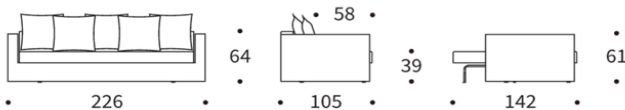

INNOVATION LIVING
CONCEPT STORES

Dunckerstr. 5 • 10437 Berlin
+49 (0)30 - 4435 1414

www.innovation-sofas.com
shop@innovation-sofas.com

PASCALA

multifunctional sofa bed

Mattress	pocket spring
Cover	smooth look detachable and washable covers
Armrests	upholstered
Storage	storage box included

PASCALA Sofa
mattress size
appr. 140 x 200 cm

alternate change cover for PASCALA
for mattress and cushions

Fabrics in stock

571- VIVUS
DUSTY SAND

573- VIVIUS
DUSTY BLUE

574- VIVIUS
DUSTY OFF WHITE