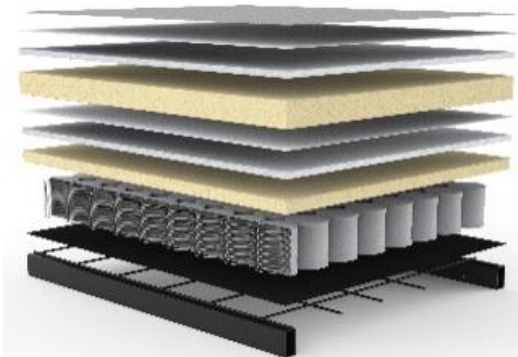

Sofa OSVALD
 mattress size
 appr. 150 x 200 cm

CORNILA ottoman
 75 x 75 cm
 with storage box

Headrest FLIP
 adjustable in height & angle

Fabrics in stock

318-CORDUFIN
 BEIGE

565-TWIST
 GRANITE

535-BOUCLÉ
 FOREST GREEN

282-AVELLA
 WARM GREY

Throughout the past 50 years the quality of the mattresses has been continually improved to increase comfort and longevity. The materials used are free of harmful substances.

Seat and back of OSVALD:

Dual pocket spring mattress

- upholstery fabric
- non woven material
- fiberfill
- foam casing
- non woven material
- fiberfill
- foam casing
- pocket spring
- non woven material
- metal mesh
- rigid metal frame

Extras for even more comfort:

The **INNO Topper** for OSVALD appr. 150 x 200 x 5 cm
 Mattress made of 5 cm PU-Foam
 Cover made of 100 % breathable polyester fabric, removable and washable at 60° celsius