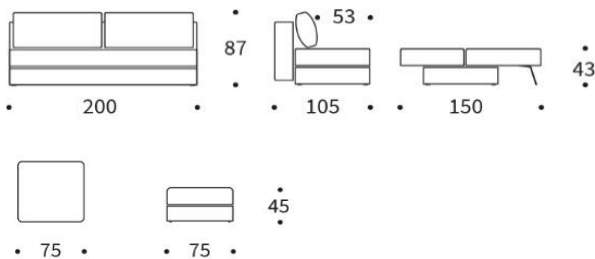

Sofa OSVALD
 mattress size
 appr. 150 x 200 cm

CORNILA ottoman
 75 x 75 cm
 with storage box

Headrest FLIP
 adjustable in height & angle

Fabrics in stock

318-CORDUFIN
 BEIGE

565-TWIST
 GRANITE

535-BOUCLÉ
 FOREST GREEN

Dapper cushion

appr. 45 x 45 cm

Dapper cushion

appr. 40 x 60 cm

Dapper cushion

appr. 50 x 80 cm

Dapper cushion

appr. 60 x 60 cm

Circle cushion

appr. Ø 40 cm

Circle cushion

appr. Ø 45 cm