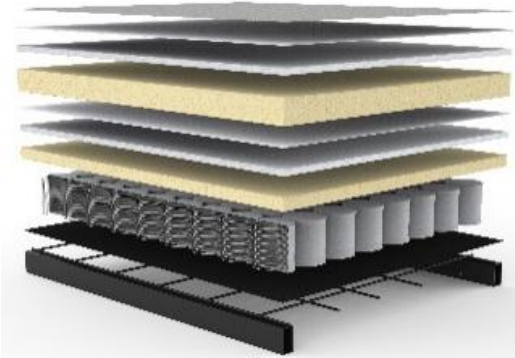

**Sofa OSVALD**  
 mattress size  
 appr. 150 x 200 cm

**Ottoman OSVALD**  
 75 x 75 cm  
 with storage box

**Headrest FLIP**  
 adjustable in height & angle

**Fabrics in stock**

412 ESINA  
 RUST ORANGE

470 YUVENO  
 NATURAL

565 TWIST  
 GRANITE

Throughout the past 50 years the quality of the mattresses has been continually improved to increase comfort and longevity. The materials used are free of harmful substances.

Seat and back of OSVALD:

**Dual pocket spring mattress**

- upholstery fabric
- non woven material
- fiberfill
- foam casing
- non woven material
- fiberfill
- foam casing
- pocket spring
- non woven material
- metal mesh
- rigid metal frame

**Extras for even more comfort:**

The **INNO Topper** for OSVALD appr. 150 x 200 x 5 cm  
 Mattress made of 5 cm PU-Foam  
 Cover made of 100 % breathable polyester fabric,  
 removable and washable at 60° celsius