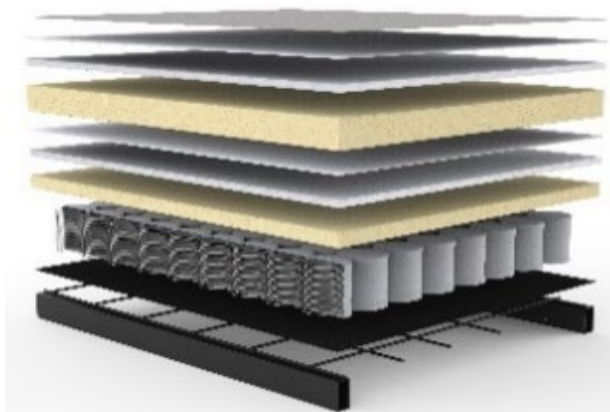

For fabrics in stock: delivery time appr. 4-5 weeks

525-MIXED-DANCE  
LIGHT-BLUE

565-TWIST  
GRANITE

Delivery time for OSVALD + CORNILA in all other fabrics (special order): appr. 7-8 weeks

Throughout the past 40 years the quality of the mattresses has been continually improved to increase comfort and longevity.

## Cross-section of mattress for OSVALD

seat & back

Dual pocket spring

upholstery fabric  
non woven material  
fiberfill  
foam casing  
non woven material  
fiberfill  
foam casing  
12 cm pocket spring  
non woven material  
metal mesh  
rigid metal frame

## • Top-Mattress for even more comfort

Mattress made of PU-Foam.

Cover made of 100 % breathable polyester fabric  
removable and washable at 60° celsius

Use provided fabric to roll up, velcro closure  
and handle for easy storage and handling