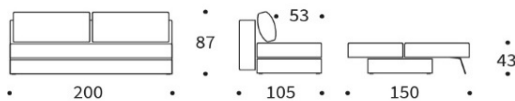

## OSVALD

multifunctional sofabed with large storage box

Mattress	dual pocket spring mattress
Size	appr. 150 x 200 cm
Upholstery	smooth look, cover not detachable
Back cushions	loose cushions with zipper
Frame	steel, black matt
Storage	large bedding box included easy opening

## CORNILA

	fabrics in stock	all other fabrics
<b>Sofa</b> mattress size appr. 150 x 200 cm	<b>1.435 €</b>	1.625 €
<b>CORNILA ottoman</b> 75 x 75 cm with storage box	<b>435 €</b>	535 €
<b>Headrest</b> adjustable in height & angle	<b>135 €</b>	135 €