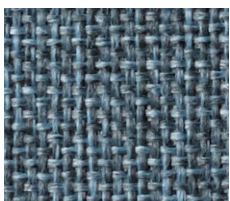

## OSVALD

multifunctional sofabed with large storage box

Mattress	dual pocket spring mattress
Size	appr. 150 x 200 cm
Upholstery	smooth look, cover not detachable
Back cushions	loose cushions with zipper
Frame	steel, black matt
Storage	large bedding box included easy opening

For fabrics in stock: delivery time appr. 4-5 weeks

525-MIXED-DANCE  
LIGHT-BLUE

565-TWIST  
GRANITE

Delivery time for OSVALD + CORNILA in all other fabrics (special order): appr. 7-8 weeks

Throughout the past 40 years the quality of the mattresses has been continually improved to increase comfort and longevity.

## Cross-section of mattress for OSVALD

seat & back

Dual pocket spring

upholstery fabric  
non woven material  
fiberfill  
foam casing  
non woven material  
fiberfill  
foam casing  
12 cm pocket spring  
non woven material  
metal mesh  
rigid metal frame