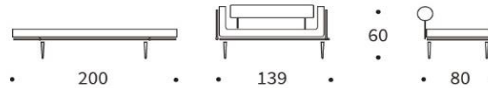

## ROLLO

Daybed with one-piece mattress  
Mattress size ca. 80 x 200 cm

#### CLASSIC NORDIC - Seating height appr. 39 cm

- CLASSIC mattress with bindings
- CLASSIC mattress without bindings

Cover not detachable  
Cover detachable