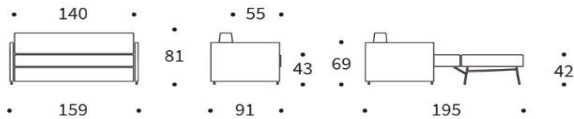

INNOVATION™

COMPACT

Ideal for small living spaces

OLAN

Sofa with sleeping function

- | | |
|---------------|------------------------------------|
| Mattress | No-sag spring with cold foam toppe |
| Legs | round, light wood |
| Upholstery | sleek look |
| Back cushions | loose cushions with zipper |
| support legs | metal, black |

For fabrics in stock: delivery time appr. 4-5 weeks

565-TWIST
GRANITE

596-CORDUROY
DARK GREY

Delivery time for OLAN in all other fabrics (special order): pprox. 7-8 weeks

INNOVATION CONCEPT STORES

DeinSchlafsofa GmbH
Dunckerstr. 5 • 10437 Berlin
+49 (0)30 - 4435 1414

opening hours
Monday through Friday 10:30 am to 7 pm
Saturday 10:30 am to 6 pm

www.innovation-sofas.com
shop@innovation-sofas.com

	fabrics in stock	all other fabrics
Sofa mattress size appr: 140 x 195 cm	875 €	995 €
Headrest adjustable in height & angle	135 €	135 €