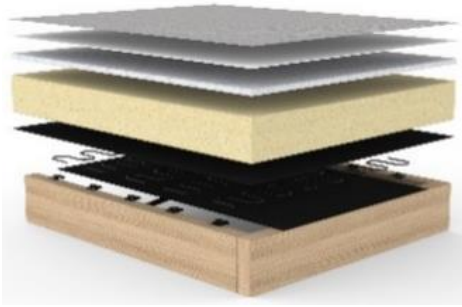

For fabrics in stock: delivery time appr. 4-5 weeks

565-TWIST
GRANITE

596-CORDUROY
DARK GREY

Delivery time for OLAN in all other fabrics (special order): pprox. 7-8 weeks

INNOVATION CONCEPT STORES

DeinSchlafsofa GmbH
Dunckerstr. 5 • 10437 Berlin
+49 (0)30 - 4435 1414

opening hours
Monday through Friday 10:30 am to 7 pm
Saturday 10:30 am to 6 pm

www.innovation-sofas.com
shop@innovation-sofas.com

	fabrics in stock	all other fabrics
Sofa mattress size appr: 140 x 195 cm	875 €	995 €
Headrest adjustable in height & angle	135 €	135 €

Throughout the past 40 years the quality of the mattresses has been continually improved to increase comfort and longevity.

NO-ZAG Spring Mattres:

upholstery fabric
non woven material
fiberfill
high resilient foam
non woven material
no-zag spring
non woven material
massive wood frame

• Top-Mattress for even more comfort

Mattress made of PU-Foam.
Cover made of 100 % breathable polyester fabric
removable and washable at 60° celsius

Use provided fabric to roll up, velcro closure
and handle for easy storage and handling