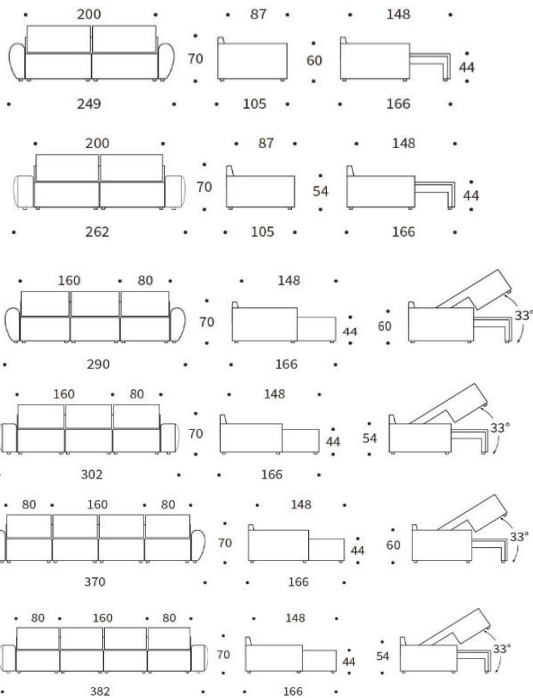

Norum Sofa with upholstered armrests 'Curve'
 mattress size appr. 150 x 200 cm

Norum Sofa with upholstered armrests 'Chunky'
 mattress size appr. 150 x 200 cm

Norum Lounger with upholstered armrests 'Curve'
 mattress size appr. 150 x 200 cm

Norum Lounger with upholstered armrests 'Chunky'
 mattress size appr. 150 x 200 cm

Norum U-Shape with upholstered armrests 'Curve'
 mattress size appr. 150 x 200 cm

Norum U-Shape with upholstered armrests 'Chunky'
 mattress size appr. 150 x 200 cm

Dapper cushion

appr. 45 x 45 cm

Dapper cushion

appr. 40 x 60 cm

Dapper cushion

appr. 50 x 80 cm

Dapper cushion

appr. 60 x 60 cm