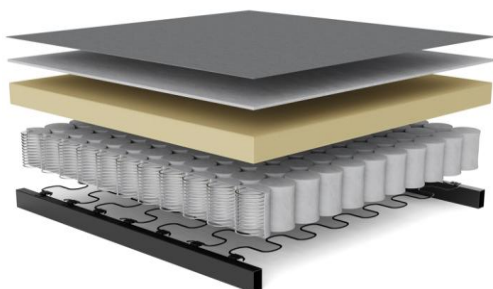

Fabrics in stock

411 ESINA
 CEDAR BROWN

417 ESINA
 MOCHA

Throughout the past 50 years the quality of the mattresses has been continually improved to increase comfort and longevity. The materials used are free of harmful substances.

Seat and back of NORUM:

Double Spring: Nosag and pocket spring

- upholstery fabric
- fiberfill
- foam
- Pocket spring mattress
- No-Zag suspension
- steel frame

Extras for even more comfort:

The **INNO Topper** for OSVALD appr. 150 x 200 x 5 cm
 Mattress made of 5 cm PU-Foam
 Cover made of 100 % breathable polyester fabric,
 removable and washable at 60° celsius