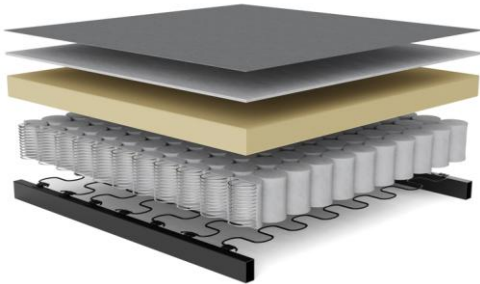

Fabrics in stock

411 ESINA
CEDAR BROWN

417 ESINA
MOCHA

Throughout the past 50 years the quality of the mattresses has been continually improved to increase comfort and longevity. The materials used are free of harmful substances.

Seat and back of NORUM:

Double Spring: Nosag and pocket spring

upholstery fabric
 fiberfill
 foam
 Pocket spring mattress
 No-Zag suspension
 steel frame

Extras for even more comfort:

The **INNO Topper** for OSVALD appr. 150 x 200 x 5 cm
 Mattress made of 5 cm PU-Foam
 Cover made of 100 % breathable polyester fabric,
 removable and washable at 60° celsius