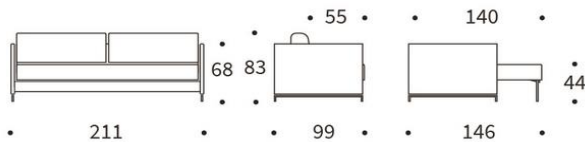

NORDHAM Sofa
 mattress size appr. 140 x 200 cm

Headrest FLIP
 adjustable in height & angle

Fabrics in stock

528-MIXED-DANCE
 BLUE

590-MICRO CHECK

Throughout the past 50 years the quality of the mattresses has been continually improved to increase comfort and longevity.
 The materials used are free of harmful substances.

Seat and back of NORDHAM:
pocket spring mattress

upholstery fabric
 non woven material
 fiberfill
 foam casing
 pocket spring
 fiberfill
 metal mesh
 rigid metal frame

Extras for even more comfort:

The **INNO Topper** for NORDHAM appr. 140 x 200 x 5 cm
 Mattress made of 5 cm PU-Foam
 Cover made of 100 % breathable polyester fabric,
 removable and washable at 60° celsius

Dapper cushion

appr. 45 x 45 cm

Dapper cushion

appr. 40 x 60 cm

Dapper cushion

appr. 50 x 80 cm

Dapper cushion

appr. 60 x 60 cm

Circle cushion

appr. Ø 40 cm

Circle cushion

appr. Ø 45 cm