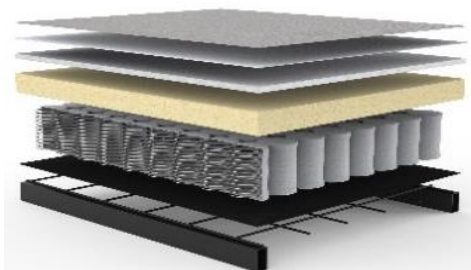

NORDHAM Sofa
 mattress size appr. 140 x 200 cm

Headrest FLIP
 adjustable in height & angle

Fabrics in stock

528-MIXED-DANCE
 BLUE

590-MICRO CHECK

Throughout the past 50 years the quality of the mattresses has been continually improved to increase comfort and longevity.
 The materials used are free of harmful substances.

Seat and back of NORDHAM:
pocket spring mattress

upholstery fabric
 non woven material
 fiberfill
 foam casing
 pocket spring
 fiberfill
 metal mesh
 rigid metal frame

Extras for even more comfort:

The **INNO Topper** for NORDHAM appr. 140 x 200 x 5 cm
 Mattress made of 5 cm PU-Foam
 Cover made of 100 % breathable polyester fabric,
 removable and washable at 60° celsius

Use provided fabric to roll up, velcro closure
 and handle for easy storage and handling

Mattress cover

appr. 140 x 200 x 2 cm

Ellipse cushion (2 pc.)

appr. 13 x 25 x 55 cm

Roll cushion (2 pc.)

appr. Ø 25 x 55 cm