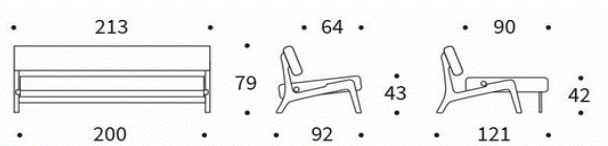

NOLIS

Multifunctional sofabed

Upholstery	smooth look, cover not detachable
Mattress	Pocket spring
Frame	Metal, matt black
Legs	Solid oak, natural
Finish	smooth look, fabric not detachabl

NOLIS
mattress size appr. 90 x 200 cm

The **INNO Topper** for NOLIS appr. 90 x 200 x 5 cm
 Mattress made of 5 cm PU-Foam
 Cover made of 100 % breathable polyester fabric, removable and washable at 60° celsius

Use provided fabric to roll up, velcro closure and handle for easy storage and handling

Mattress cover

appr. 90 x 200 x 2 cm

Ellipse cushion (2 pc.)

appr. 13 x 25 x 55 cm

Roll cushion (2 pc.)

appr. Ø 25 x 55 cm

Dapper cushion

appr. 45 x 45 cm

Dapper cushion

appr. 40 x 60 cm

Dapper cushion

appr. 50 x 80 cm

Dapper cushion

appr. 60 x 60 cm