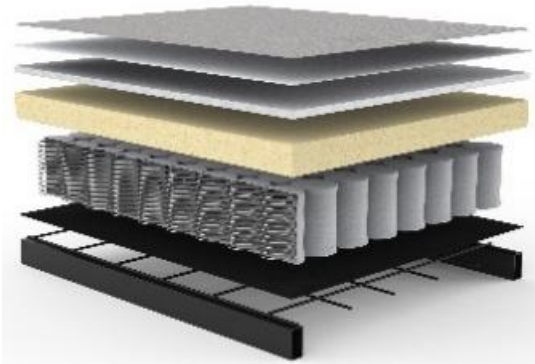

NOLIS

Multifunctional sofabed

Upholstery	smooth look, cover not detachable
Mattress	Pocket spring
Frame	Metal, matt black
Legs	Solid oak, natural
Finish	smooth look, fabric not detachabl

NOLIS
mattress size appr. 90 x 200 cm

Fabrics in stock

539 BOUCLÉ
BEIGE

Throughout the past 50 years the quality of the mattresses has been continually improved to increase comfort and longevity. The materials used are free of harmful substances.

Seat and back of NOLIS:

pocket spring mattress

- upholstery fabric
- non woven material
- fiberfill
- foam casing
- pocket spring
- fiberfill
- metal mesh
- rigid metal frame

Extras for even more comfort:

The **INNO Topper** for NOLIS appr. 90 x 200 x 5 cm
 Mattress made of 5 cm PU-Foam
 Cover made of 100 % breathable polyester fabric, removable and washable at 60° celsius

Use provided fabric to roll up, velcro closure and handle for easy storage and handling