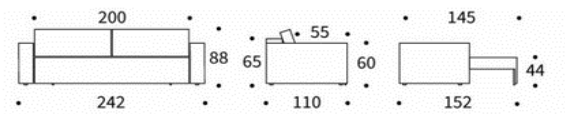

Newilla Sofa
mattress size appr. 145 x 200 cm

Headrest FLIP
adjustable in height & angle

changeable covers

Fabrics in stock

530-BOUCLE
TAUPE

594-CORDUROY
IVORY

357-TAURA
OFF WHITE

Throughout the past 50 years the quality of the mattresses has been continually improved to increase comfort and longevity. The materials used are free of harmful substances.