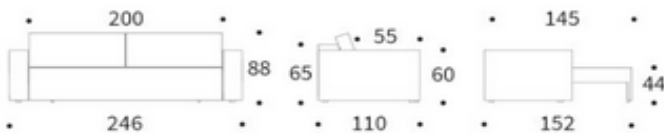

Newilla Sofa
 mattress size appr. 145 x 200 cm

alternate change cover for NEWILLA
 for mattress and cushions

Fabrics in stock

357 TAURA
 OFF WHITE

530 BOUCLE
 TAUPE

594 CORDUROY
 IVORY