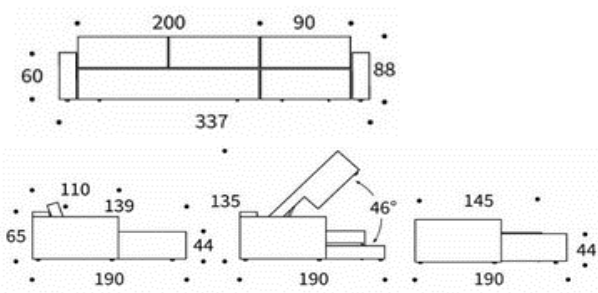

Lounger and sofa can each be placed on either the right or the left side

Newilla Sofa with Lounger
 mattress size appr. 145 x 200 cm

Headrest FLIP
 adjustable in height & angle

Fabrics in stock

530- BOUCLE
 TAUPE

Use provided fabric to roll up, velcro closure
and handle for easy storage and handling

Mattress cover
appr. 150 x 200 x 2 cm

Ellipse cushion (2 pc.) appr. 13 x 25 x 55 cm

Roll cushion (2 pc.) appr. Ø 25 x 55 cm

Dapper cushion appr. 45 x 45 cm
Dapper cushion appr. 40 x 60 cm
Dapper cushion appr. 50 x 80 cm
Dapper cushion appr. 60 x 60 cm

Circle cushion appr. Ø 40 cm
Circle cushion appr. Ø 45 cm