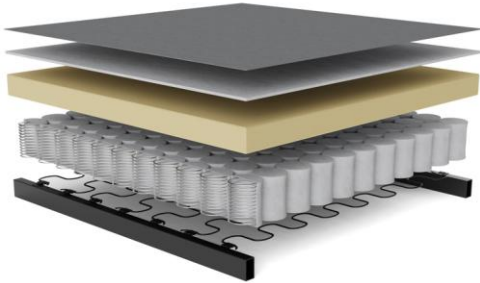

### Fabrics in stock

357 TAURA  
OFF WHITE

411 ESINA  
CEDAR BROWN

Throughout the past 50 years the quality of the mattresses has been continually improved to increase comfort and longevity. The materials used are free of harmful substances.

Seat and back of NEAH

**No-Zag and pocket spring mattress**

- upholstery fabric
- non woven material
- fiberfill
- high resilient foam
- pocket spring
- metal mesh
- rigid metal frame

**Extras for even more comfort:**

The **INNO Topper** for NEAH :

Mattress made of 5 cm PU-Foam  
 Cover made of 100 % breathable polyester fabric,  
 removable and washable at 60° celsius  
 Use provided fabric to roll up, velcro closure  
 and handle for easy storage and handling