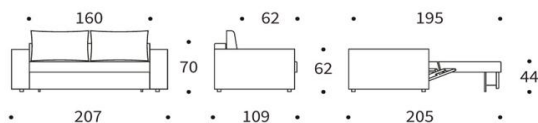

## NEAH - NARROW OR WIDE ARMREST

Compact sofa/chair with sleeping function

Mattress	pocket spring and No-Zag-Spring
Armrests	upholstered, available narrow or wide
Back cushions	loose cushions with zipper
Upholstery	smooth look, cover not detachable
Legs	oak, lacquered dark color

**NEAH chair**  
**narrow armrest**  
mattress size appr. 80 x 195 cm

**NEAH chair**  
**wide armrest**

**NEAH Sofa 140**  
**narrow armrest**  
mattress size appr. 140 x 195 cm

**NEAH Sofa 140**  
**wide armrest**

**NEAH Sofa 160**  
**narrow armrest**  
mattress size appr. 160 x 195 cm

**NEAH Sofa 160**  
**wide armrest**