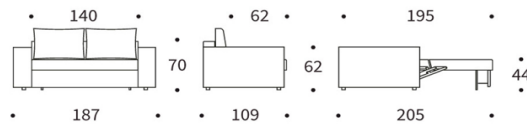

## NEAH - NARROW OR WIDE ARMREST

Compact sofa/chair with sleeping function

Mattress	pocket spring and No-Zag-Spring
Armrests	upholstered, available narrow or wide
Back cushions	loose cushions with zipper
Upholstery	smooth look, cover not detachable
Legs	oak, lacquered dark color

**NEAH chair**  
**narrow armrest**  
mattress size appr. 80 x 195 cm

**NEAH chair**  
**wide armrest**

**NEAH Sofa 140**  
**narrow armrest**  
mattress size appr. 140 x 195 cm

**NEAH Sofa 140**  
**wide armrest**

**NEAH Sofa 160**  
**narrow armrest**  
mattress size appr. 160 x 195 cm

**NEAH Sofa 160**  
**wide armrest**