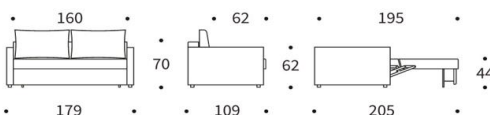

## NEAH - NARROW OR WIDE ARMREST

Compact sofa/chair with sleeping function

Mattress	pocket spring and No-Zag-Spring
Armrests	upholstered, available narrow or wide
Back cushions	loose cushions with zipper
Upholstery	smooth look, cover not detachable
Legs	oak, lacquered dark color

**NEAH chair**  
**narrow armrest**  
mattress size appr. 80 x 195 cm

**NEAH chair**  
**wide armrest**

**NEAH Sofa 140**  
**narrow armrest**  
mattress size appr. 140 x 195 cm

**NEAH Sofa 140**  
**wide armrest**

**NEAH Sofa 160**  
**narrow armrest**  
mattress size appr. 160 x 195 cm

**NEAH Sofa 160**  
**wide armrest**