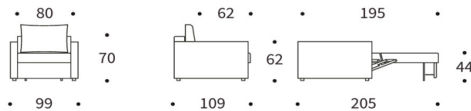

## NEAH - NARROW OR WIDE ARMREST

Compact sofa/chair with sleeping function

Mattress	pocket spring and No-Zag-Spring
Armrests	upholstered, available narrow or wide
Back cushions	loose cushions with zipper
Upholstery	smooth look, cover not detachable
Legs	oak, lacquered dark color

**NEAH chair**  
**narrow armrest**  
mattress size appr. 80 x 195 cm

**NEAH chair**  
**wide armrest**

**NEAH Sofa 140**  
**narrow armrest**  
mattress size appr. 140 x 195 cm

**NEAH Sofa 140**  
**wide armrest**

**NEAH Sofa 160**  
**narrow armrest**  
mattress size appr. 160 x 195 cm

**NEAH Sofa 160**  
**wide armrest**

ca. Ø 25 x 55 cm

**Dapper cushion**

ca. 45 x 45 cm

**Dapper cushion**

ca. 40 x 60 cm

**Dapper cushion**

ca. 50 x 80 cm

**Dapper cushion**