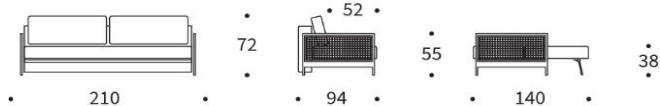

	fabrics in stock	all other fabrics
<b>NARVI Sofa</b> mattress size appr. 140 x 200 cm	<b>2.060 €</b>	2.250 €
<b>alternate change cover for NARVI</b> for mattress and cushions	<b>350 €</b>	350 €
<b>Headrest FLIP</b> adjustable in height & angle	<b>170 €</b>	170 €