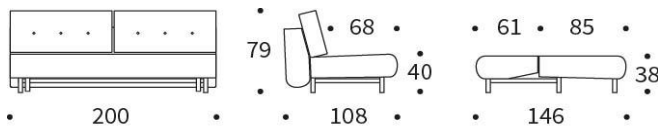

INNOVATION LIVING
 CONCEPT STORES

Dunckerstr. 5 • 10437 Berlin
 +49 (0)30 - 4435 1414

www.innovation-sofas.com
 shop@innovation-sofas.com

NABLI

Multifunctional sofabed

| | |
|---------------------|---------------------------------------------|
| Mattress | Pocket spring mattress |
| Legs | Round metal, black |
| Cover | Smooth cover with buttons, non-removable |
| Storage space cover | included, installation in the sofa optional |
| Back cushion | Smooth cover with buttons, non-removable |

NABLI Sofa
 mattress appr. 145 x 200 cm

Fabrics in stock

316 CORDUFINE
 PINE GREEN

318 CORDUFINE
 BEIGE

INNOVATION LIVING™

Throughout the past 50 years the quality of the mattresses has been continually improved to increase comfort and longevity. The materials used are free of harmful substances.

appr. 140 x 200 x 5 cm

Mattress cover

appr. 140 x 200 x 2 cm

Ellipse cushion (2 pc.)

appr. Ø 25 x 55 cm

Roll cushion (2 pc.)

appr. Ø 25 x 55 cm

Dapper cushion

appr. 45 x 45 cm

Dapper cushion

appr. 40 x 60 cm

Dapper cushion

appr. 50 x 80 cm

Dapper cushion

appr. 60 x 60 cm