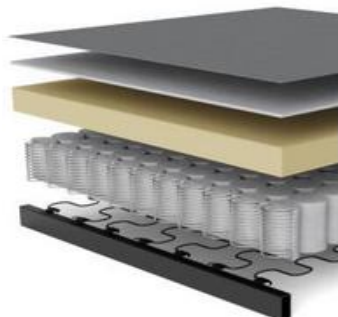

NABLI

Multifunctional sofabed

Mattress	Pocket spring mattress
Legs	Round metal, black
Cover	Smooth cover with buttons, non-removable
Storage space cover	included, installation in the sofa optional
Back cushion	Smooth cover with buttons, non-removable

NABLI Sofa
mattress appr. 145 x 200 cm

Fabrics in stock

316 CORDUFINE
PINE GREEN

318 CORDUFINE
BEIGE

Throughout the past 50 years the quality of the mattresses has been continually improved to increase comfort and longevity. The materials used are free of harmful substances.

Seat and back of NABLI

No-Zag and pocket spring mattress

upholstery fabric
non woven material
fiberfill
high resilient foam
pocket spring
metal mesh
rigid metal frame

Extras for even more comfort:

The **INNO Topper** for OLAN : Mattress made of 5 cm PU-Foam
Cover made of 100 % breathable polyester fabric,
removable and washable at 60° celsius
Use provided fabric to roll up, velcro closure
and handle for easy storage and handling

appr. 140 x 200 x 5 cm

Mattress cover

appr. 140 x 200 x 2 cm

Ellipse cushion (2 pc.)

appr. Ø 25 x 55 cm

Roll cushion (2 pc.)

appr. Ø 25 x 55 cm

- Dapper cushion**
- Dapper cushion**
- Dapper cushion**
- Dapper cushion**