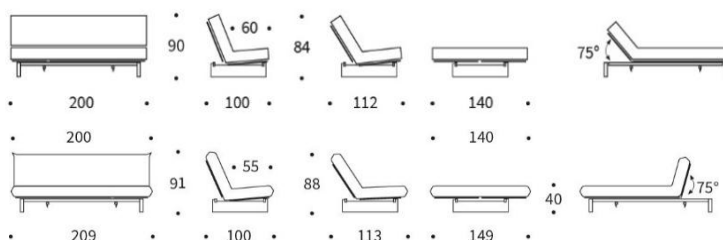

NORDIC - with bindings

NORDIC -Cover detachable

QUILTUS - kaschierter Wechselbezug

## MINIMUM

Sofabed with one-piece mattress

Mattress size appr. 140 x 200 cm

### • MATERIALS & FUNCTION

Fabric	<b>any fabric, appr. 4-5 weeks delivery time</b>	Frame cover for back	included
Bindings	black thread	Frame cover for seat	optional
white thread for fabrics	300, 531, 594	Back elevation	3-step: bed, sofa and relax position
Legs	steel, high gloss chromed	Head elevation	4-step: up to 70°
Frame	steel, black matt, beech-wood slats		mounting either right or left
Bedding box	included, mounting optional		

#### POCKET SPRING CORE NORDIC - Seating height ca. 42 cm

- Firmly quilted with the selected upholstery fabric; stitching is visible Cover not detachable
- With a removable cover in the selected fabric; stitching is not visible Cover detachable
- With a removable QUILTUS cover in the selected fabric, featuring visible stitching Cover detachable