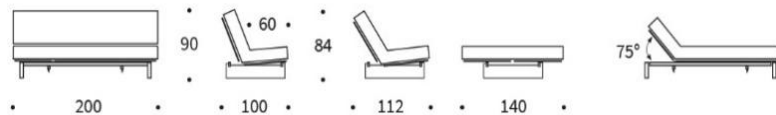

NORDIC - with bindings

NORDIC -Cover detachable

QUILTUS - kaschierter Wechselbezug

MINIMUM

Sofabed with one-piece mattress

Mattress size appr. 140 x 200 cm

• MATERIALS & FUNCTION

Fabric	any fabric, appr. 4-5 weeks delivery time	Frame cover for back	included
Bindings	black thread	Frame cover for seat	optional
white thread for fabrics	300, 531, 594	Back elevation	3-step: bed, sofa and relax position
Legs	steel, high gloss chromed	Head elevation	4-step: up to 70°
Frame	steel, black matt, beech-wood slats		mounting either right or left
Bedding box	included, mounting optional		

• CHOOSE YOUR MATTRESS

CLASSIC NORDIC - Seating height appr. 40 cm

- Firmly quilted with the selected upholstery fabric; stitching is visible Cover not detachable
- With a removable cover in the selected fabric; stitching is not visible Cover detachable
- With a removable QUILTUS cover in the selected fabric, featuring visible stitching Cover detachable

POCKET SPRING CORE NORDIC - Seating height ca. 42 cm

- Firmly quilted with the selected upholstery fabric; stitching is visible Cover not detachable
- With a removable cover in the selected fabric; stitching is not visible Cover detachable
- With a removable QUILTUS cover in the selected fabric, featuring visible stitching Cover detachable

LATEX - Seating height appr. 40 cm

- Firmly quilted with the selected upholstery fabric; stitching is visible Cover not detachable
- With a removable cover in the selected fabric; stitching is not visible Cover detachable
- With a removable QUILTUS cover in the selected fabric, featuring visible stitching Cover detachable