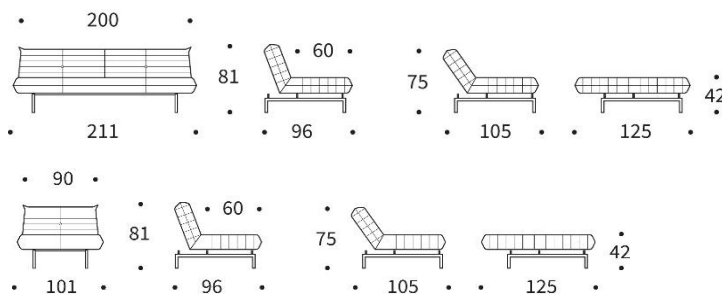

MIKUNJO

Multifunctional sofabed with sleeping function

Sofa	Centre-split backrest, adjustable to three positions for sitting, reclining and sleeping
Chair	3-position adjustable backrest
Mattress	Nosag metal suspension
Legs	Round metal tube, silver-coloured, polished
Frame	Matt black steel
Cover	Cross-stitching, non-removable

Sofa
 mattress: appr. 125 x 200 cm

Chair
 mattress: appr. 90 x 125 cm

Fabrics in stock

316 CORDUFINE
 PINE GREEN

418 ESINA
 TRUFFLE