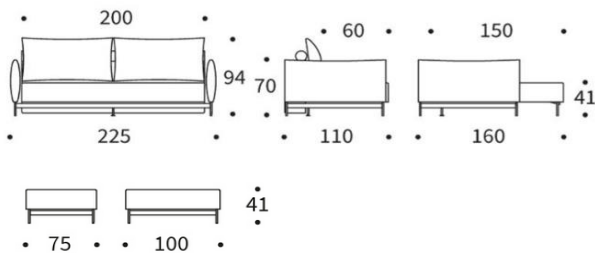

MALLOY

Multifunctional sofa bed with sleeping function

Mattress	pocket-spring dual
Leg	round steel, matt black
Armrests	upholstered
Upholstery	not detachable
back cushions	Feather-fiberfill mix, cover detachable
Storage	bedding box included

	fabrics in stock	all other fabrics
MALLOY Sofa mattress size appr. 150 x 200 cm	2.185 €	2.485 €
MALLOY ottoman appr. 75 x 100 cm	450 €	520 €

Fabrics in stock

533-BOUCLÉ
 ASH GREY

579-KENYA
 GRAVEL

Throughout the past 50 years the quality of the mattresses has been continually improved to increase comfort and longevity. The materials used are free of harmful substances.

Extras for even more comfort:

The **INNO Topper** for MALLOY appr. 150 x 200 x 5 cm
 Mattress made of 5 cm PU-Foam
 Cover made of 100 % breathable polyester fabric,
 removable and washable at 60° celsius