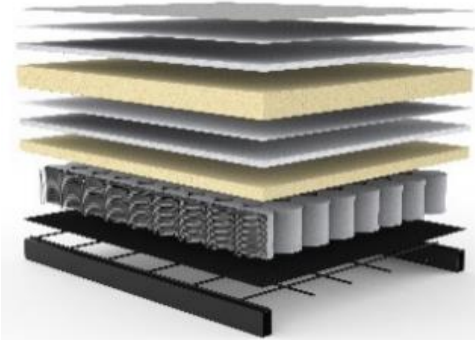

MALLOY

Multifunctional sofa bed with sleeping function

Mattress	pocket-spring dual
Leg	round steel, matt black
Armrests	upholstered
Upholstery	not detachable
back cushions	Feather-fiberfill mix, cover detachable
Storage	bedding box included

	fabrics in stock	all other fabrics
MALLOY Sofa mattress size appr. 150 x 200 cm	2.185 €	2.485 €
MALLOY ottoman appr. 75 x 100 cm	450 €	520 €

Fabrics in stock

533-BOUCLÉ
 ASH GREY

579-KENYA
 GRAVEL

Throughout the past 50 years the quality of the mattresses has been continually improved to increase comfort and longevity. The materials used are free of harmful substances.

Seat and back of MALLOY:

Dual pocket spring mattress

- upholstery fabric
- non woven material
- fiberfill
- foam casing
- non woven material
- fiberfill
- foam casing
- pocket spring
- non woven material
- metal mesh
- rigid metal frame

Extras for even more comfort:

The **INNO Topper** for MALLOY appr. 150 x 200 x 5 cm
 Mattress made of 5 cm PU-Foam
 Cover made of 100 % breathable polyester fabric,
 removable and washable at 60° celsius