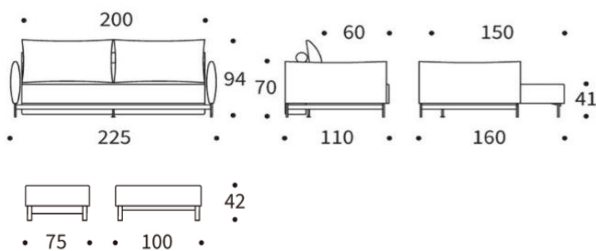

## MALLOY

Multifunctional sofa bed with sleeping function

Mattress	pocket-spring dual
Leg	round steel, matt black
Armrests	upholstered
Upholstery	not detachable
back cushions	Feather-fiberfill mix, cover detachable
Storage	bedding box included

**MALLOY Sofa**  
mattress  
appr. 150 x 200 cm

**MALLOY ottoman**  
appr. 75 x